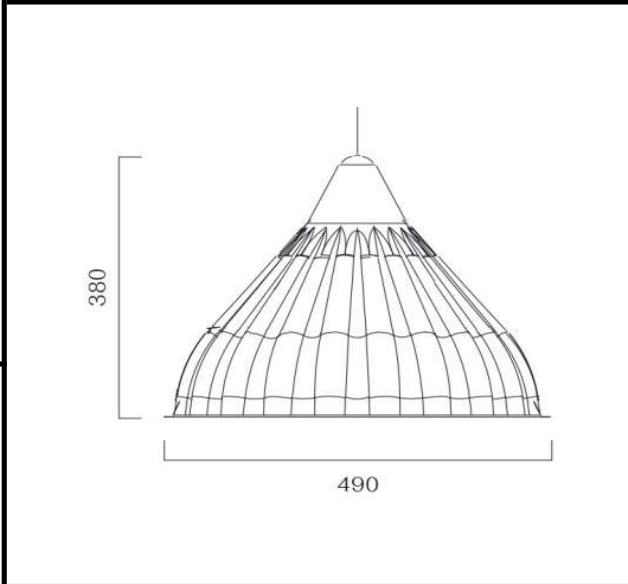

Sovitron Interior Pvt.Ltd.

Model Name	DL-2525-BL Acoustic Light /DL-2525-BL-15
Description	Acoustic Light

Technical description	Image
-----------------------	-------

Dimension	Dia=490mm H=380mm
Frame	Acoustic
Color Tempertaure	4000K
Power	15W
Total Luminous Flux	1050 lm
Efficacy	70 lm/W
IP rating	20
Color Rendering	≥80
Mounting	Pendant
Optics	LED
Dimming	NON-Dimmable
Operating Voltage	220-240 VAC
Standard Lifetime	L70 minimum at 50,000 burning hours

Dimension diagram

Remarks:-

Address: Plot #7 Saroorpur-Nangla Industrial Area,Ballabgarh-Sohna Road,Faridabad-121005
Email: info@sovitron.com